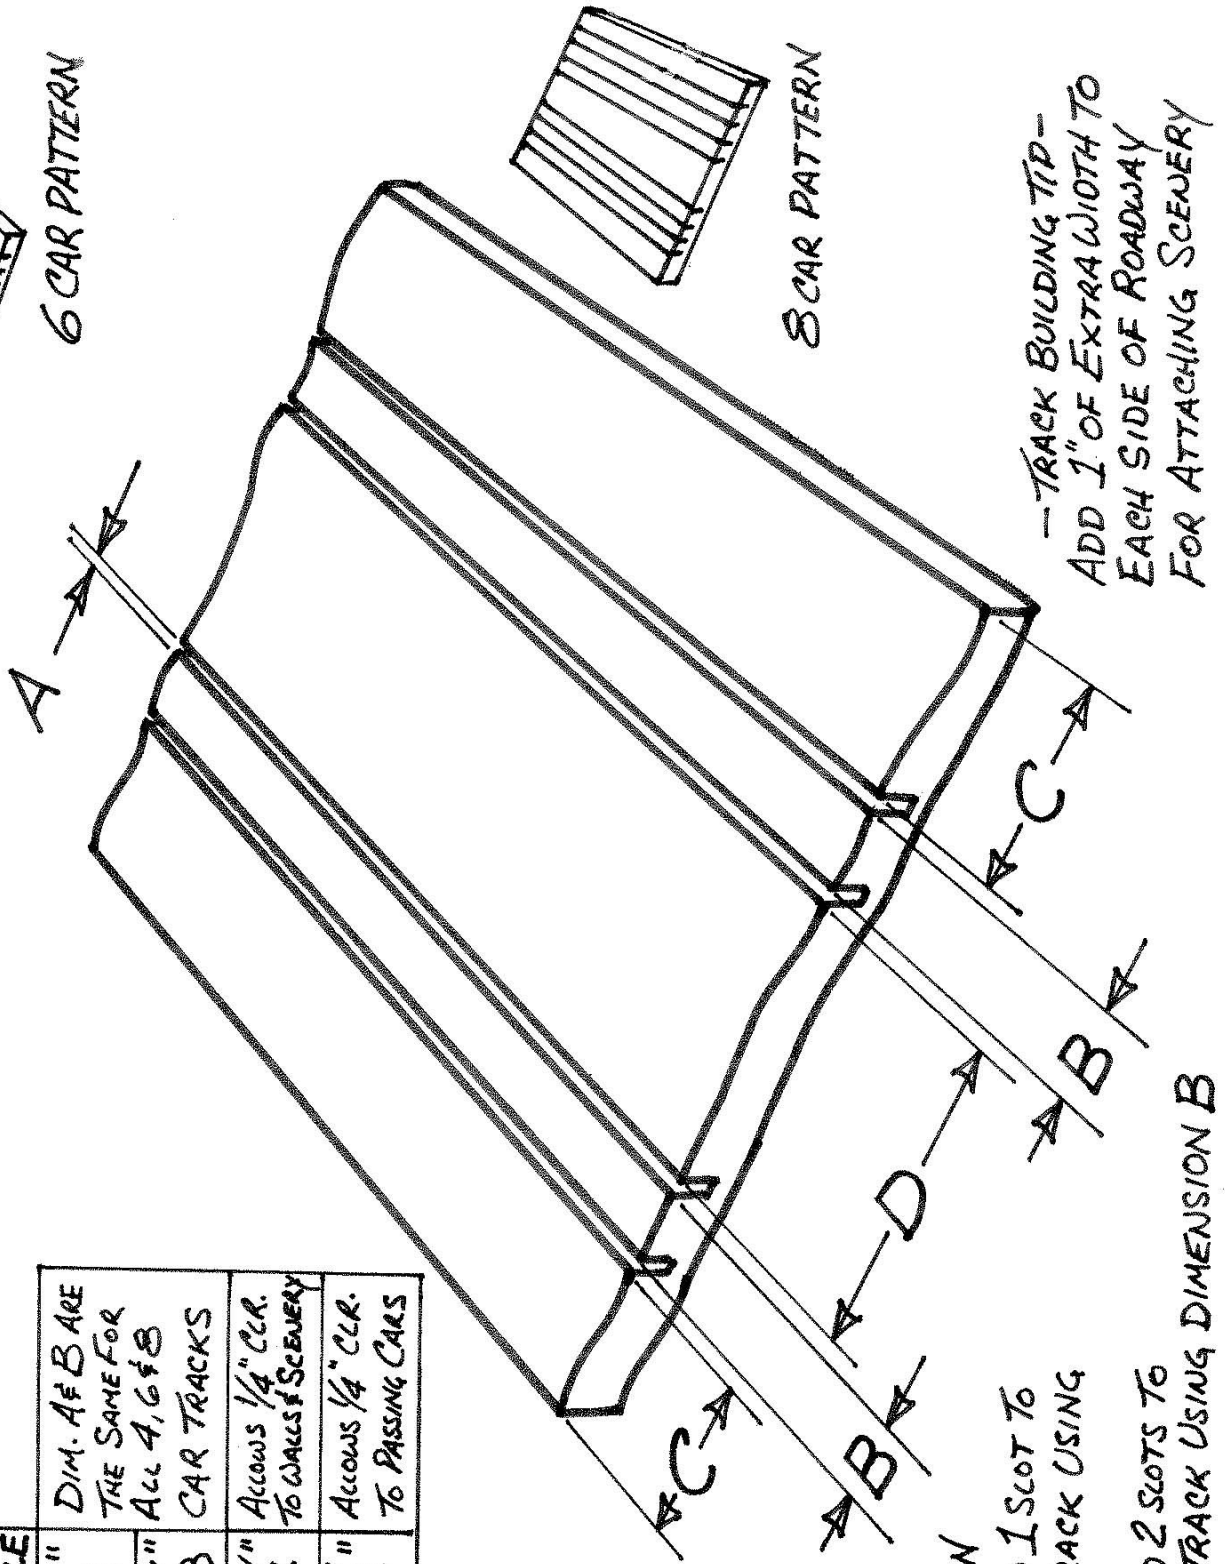

# SLOT ROUTING PATTERNS FOR ACCZCAR TRACKS

	1/32 SCALE	1/24 SCALE	
A	1/8"	1/8"	DIM. A & B ARE THE SAME FOR ALL 4, 6 & 8 CAR TRACKS ACCOWS 1/4" CLR. TO WALLS & SCENERY ACCOWS 1/4" CLR. TO PASSING CARS
B	7/8"	7/8"	
C	1 1/2"	1 3/4"	
D	2 3/4"	3 1/4"	

- o 4 CAR TRACK SHOWN
- o 6 CAR TRACK - ADD 1 SLOT TO EACH SIDE OF TRACK USING DIMENSION B
- o 8 CAR TRACK - ADD 2 SLOTS TO EACH SIDE OF TRACK USING DIMENSION B